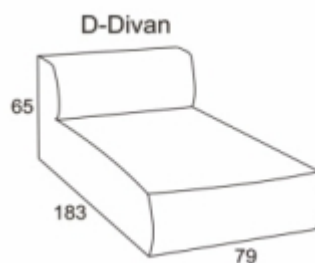

B Box

PRODUCT INFORMATION

MEASUREMENTS:*

	1,5 HAL	1,5 AL	1 AL	2 AL	C	stool
WIDTH	1180	1180	790	1430	1020	1120
HEIGH	800	650	650	650	650	430
DEPTH	1110	1110	1110	1110	1020	1120

* Dimensions are approximate. Please allow tolerance of +/- 25mm.

other sizes available below on elements drawings

STANDARD:

Fixed upholstery.

Plastic legs.

CUSHIONS: SEAT and BACK cushions are fixed.

SEAT: cold foam with a layer of crumbfo am.

BACK: foam.

SMALL CUSHIONS: siliconed polyester fibre.

SMALL CUSHIONS INCLUDED IN THE PRICE:

1AL 45X45 - 1pc

1,5AL 45X45 - 1pc

50x50 - 1pc

50x30 - 1pc

1,5HAL 90X30 - 1pc

45x45 - 1pc

C 50x50 - 2pcs

2AL 45x45 - 1pc

50x50 - 1pc

50x30 - 1pc

Divan 45X45 - 1pc

50x50 - 1pc

50x30 - 1pc

ELEMENTS: