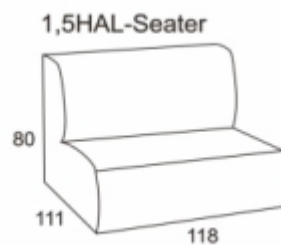

B Box

PRODUCT INFORMATION

MEASUREMENTS:*

	1,5 HAL	1,5 AL	1 AL	2 AL	C	stool
WIDTH	1180	1180	790	1430	1020	1120
HEIGH	800	650	650	650	650	430
DEPTH	1110	1110	1110	1110	1020	1120

* Dimensions are approximate. Please allow tolerance of +/- 25mm.

other sizes available below on elements drawings

STANDARD:

Fixed upholstery.

Plastic legs.

CUSHIONS: SEAT and BACK cushions are fixed.

SEAT: cold foam with a layer of crumbfo am.

BACK: foam.

SMALL CUSHIONS: siliconed polyester fibre.

SMALL CUSHIONS INCLUDED IN THE PRICE:

1AL 45X45 - 1pc

1,5AL 45X45 - 1pc

50x50 - 1pc

50x30 - 1pc

1,5HAL 90X30 - 1pc

45x45 - 1pc

C 50x50 - 2pcs

2AL 45x45 - 1pc

50x50 - 1pc

50x30 - 1pc

Divan 45X45 - 1pc

50x50 - 1pc

50x30 - 1pc

ELEMENTS: