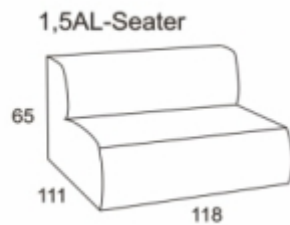

B Box

PRODUCT INFORMATION

MEASUREMENTS:*

	1,5 HAL	1,5 AL	1 AL	2 AL	C	stool
WIDTH	1180	1180	790	1430	1020	1120
HEIGH	800	650	650	650	650	430
DEPTH	1110	1110	1110	1110	1020	1120

* Dimensions are approximate. Please allow tolerance of +/- 25mm.

other sizes available below on elements drawings

STANDARD:

Fixed upholstery.

Plastic legs.

CUSHIONS: SEAT and BACK cushions are fixed.

SEAT: cold foam with a layer of crumbfo am.

BACK: foam.

SMALL CUSHIONS: siliconed polyester fibre.

SMALL CUSHIONS INCLUDED IN THE PRICE:

1AL 45X45 - 1pc

1,5AL 45X45 - 1pc

50x50 - 1pc

50x30 - 1pc

1,5HAL 90X30 - 1pc

45x45 - 1pc

C 50x50 - 2pcs

2AL 45x45 - 1pc

50x50 - 1pc

50x30 - 1pc

Divan 45X45 - 1pc

50x50 - 1pc

50x30 - 1pc

ELEMENTS: