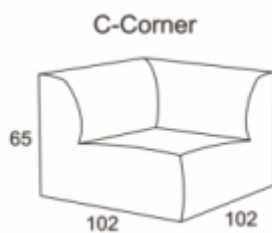

B Box

PRODUCT INFORMATION

MEASUREMENTS:*

	1,5 HAL	1,5 AL	1 AL	2 AL	C	stool
WIDTH	1180	1180	790	1430	1020	1120
HEIGH	800	650	650	650	650	430
DEPTH	1110	1110	1110	1110	1020	1120

* Dimensions are approximate. Please allow tolerance of +/- 25mm.

other sizes available below on elements drawings

STANDARD:

Fixed upholstery.

Plastic legs.

CUSHIONS: SEAT and BACK cushions are fixed.

SEAT: cold foam with a layer of crumbfo am.

BACK: foam.

SMALL CUSHIONS: siliconed polyester fibre.

SMALL CUSHIONS INCLUDED IN THE PRICE:

1AL 45X45 - 1pc

1,5AL 45X45 - 1pc

50x50 - 1pc

50x30 - 1pc

1,5HAL 90X30 - 1pc

45x45 - 1pc

C 50x50 - 2pcs

2AL 45x45 - 1pc

50x50 - 1pc

50x30 - 1pc

Divan 45X45 - 1pc

50x50 - 1pc

50x30 - 1pc

ELEMENTS: