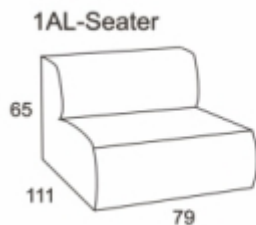

B Box

PRODUCT INFORMATION

MEASUREMENTS:*

	1,5 HAL	1,5 AL	1 AL	2 AL	C	stool
WIDTH	1180	1180	790	1430	1020	1120
HEIGH	800	650	650	650	650	430
DEPTH	1110	1110	1110	1110	1020	1120

* Dimensions are approximate. Please allow tolerance of +/- 25mm.

other sizes available below on elements drawings

STANDARD:

Fixed upholstery.

Plastic legs.

CUSHIONS: SEAT and BACK cushions are fixed.

SEAT: cold foam with a layer of crumbfo am.

BACK: foam.

SMALL CUSHIONS: siliconed polyester fibre.

SMALL CUSHIONS INCLUDED IN THE PRICE:

1AL 45X45 - 1pc

1,5AL 45X45 - 1pc

50x50 - 1pc

50x30 - 1pc

1,5HAL 90X30 - 1pc

45x45 - 1pc

C 50x50 - 2pcs

2AL 45x45 - 1pc

50x50 - 1pc

50x30 - 1pc

Divan 45X45 - 1pc

50x50 - 1pc

50x30 - 1pc

ELEMENTS: